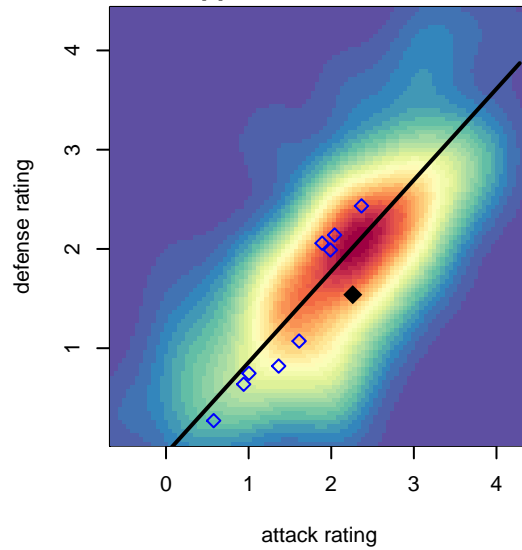

**attack and defense rating
relative to others at age
and all opponents in last 13 months**